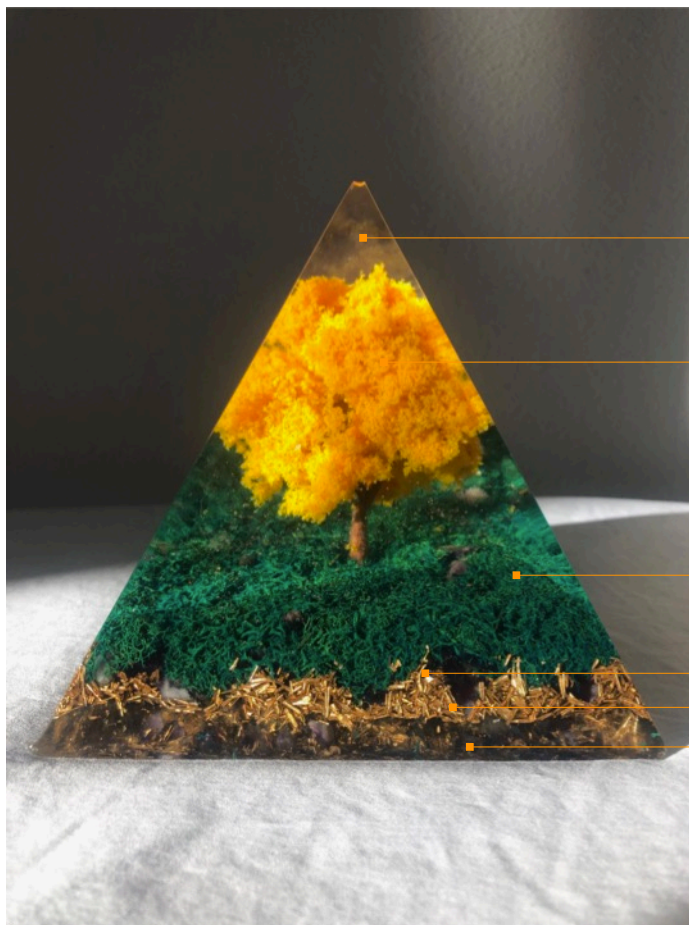

“TREE OF LIFE” COLLECTION

CLEAR RESIN

TREE FORMATION (MAN MADE MATERIAL)

GREEN MOSS

METAL SHAVINGS / GOLD LEAF

“YOUR CRYSTALS INSERTED HERE”

METATRON CUBE OPTION INSERTED HERE

* PLEASE NOTE, TREE IS ONLY AVAILABLE FOR SIZES 4X4 & 6X6

ORGONITE PYRAMID DIAGRAM

THANK YOU FOR YOUR BUSINESS!

SEPTEMBER 05, 2019

ORGONITE PYRAMID ORDER FORM

ASK AND IT IS GIVEN... PLEASE MAKE YOUR SELECTION BELOW

ORGONITE PYRAMID KNOWN BENEFITS:

- * HUMAN PERFORMANCE AND HEALTH
- * RESTORES BIOFIELD OF PEOPLE, ANIMALS AND PLANTS
- * ENHANCES INTUITION
- * ACTIVATES THE CREATIVE PROCESS

- * ENVIRONMENT BECOMES MORE EFFICIENT AND ENERGETIC
- * CALMING
- * BALANCING OF CHAKRAS
- * DECALCIFY PINEAL GLAND

SELECT YOUR SIZE (FOR EACH ORGONITE REQUESTED, FILL OUT ONE FORM PER ORDER)

- 3"x 3" \$55
 4"x 4" \$80
 6"x 6" \$110 (MOST DESIRABLE)